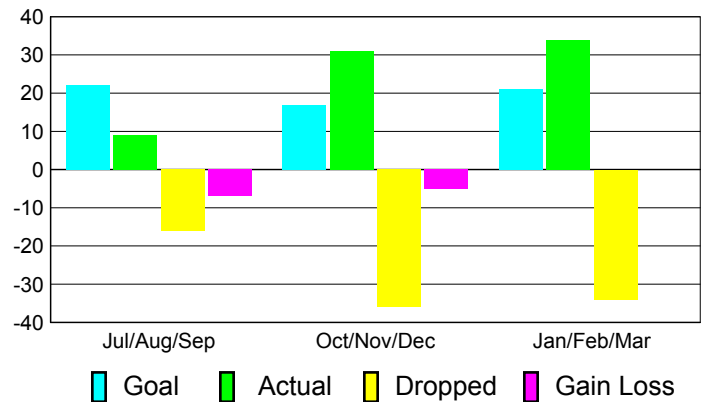

Membership Results 2010-2011

Goal, New, Dropped, Gain/Loss

Comparison of Membership Gain/Loss

Current Year Compared to the Previous Year