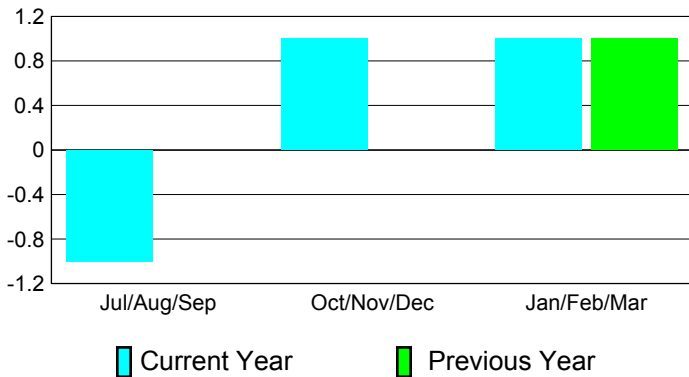

Club Results 2010-2011

Goal, New, Dropped, Gain/Loss

Comparison of Club Gain/Loss

Current Year Compared to the Previous Year

YTD Status Quo Clubs 2010-2011

Status Quo Clubs Compared to Status Quo Members

MEMBERSHIP