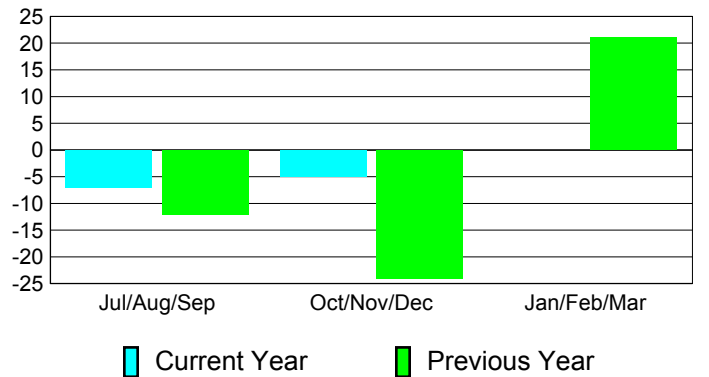

**Membership Results
2010-2011**

**Membership
2009-2010**

Month	Net Memb Goal	Actual New Memb	Actual Dropped Memb	Gain/Loss of Memb	Gain/Loss of Memb
Jul/Aug/Sep	22	9	-16	-7	-12
Oct/Nov/Dec	17	31	-36	-5	-24
Jan/Feb/Mar	21	34	-34	0	21
Totals	60	74	-86	-12	-15

Membership Results 2010-2011

Goal, New, Dropped, Gain/Loss

Comparison of Membership Gain/Loss

Current Year Compared to the Previous Year

Gender Comparison 2010-2011

Jul/Aug/Sep

Oct/Nov/Dec

Jan/Feb/Mar