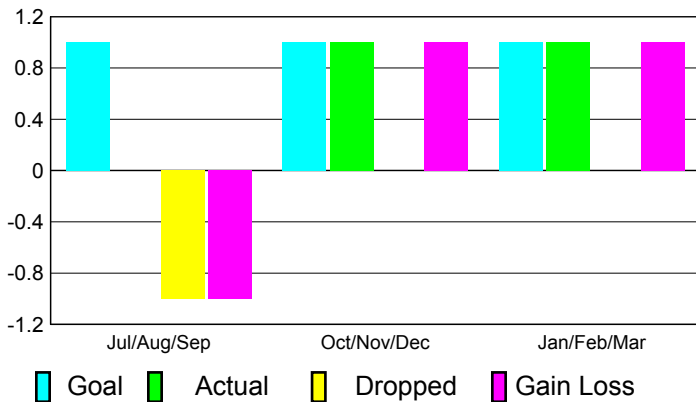

2010-2011 GMT Reports for District (or Undistricted) **District 121**

GMT: **Klaus Tang**

Location: **POLAND**

GMT CA: **4**

CLUBS

**Club Results
2010-2011**

**Clubs
2009-2010**

Month	New Club Goal	Actual New Clubs	Actual Dropped Clubs	Gain/Loss of Clubs	Gain/Loss of Clubs
Jul/Aug/Sep	1	0	-1	-1	0
Oct/Nov/Dec	1	1	0	1	0
Jan/Feb/Mar	1	1	0	1	1
Totals	3	2	-1	1	1

Club Results 2010-2011

Goal, New, Dropped, Gain/Loss

Comparison of Club Gain/Loss

Current Year Compared to the Previous Year

YTD Status Quo Clubs 2010-2011

Status Quo Clubs Compared to Status Quo Members

MEMBERSHIP